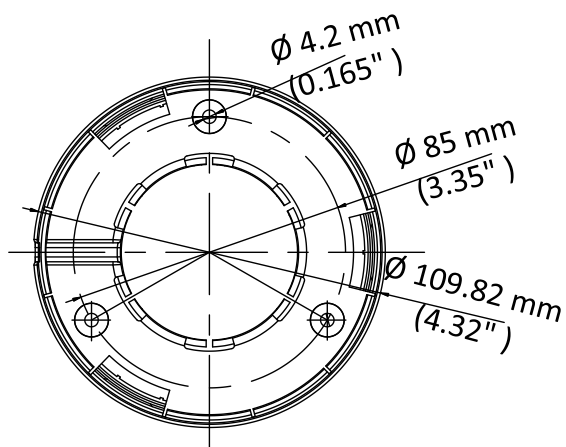

Specification

Camera	
Image Sensor	2.0 megapixel progressive scan CMOS
Signal System	PAL/NTSC
Video Frame Rate	PAL: 1080p@25fps NTSC: 1080p@30fps
Resolution	1920 (H) ×1080 (V)
Min. Illumination	0.005 Lux@(F1.2, AGC ON), 0 Lux with IR
Shutter Time	PAL: 1/25 s to 1/50, 000 s NTSC: 1/30 s to 1/50, 000 s
Slow Shutter	Max. 16 times
Lens	2.8 mm, 3.6 mm, 6 mm, 8 mm, 12 mm
Horizontal Field of View	106° (2.8 mm), 82° (3.6 mm), 51° (6 mm), 39° (8 mm), 24° (12 mm)
Lens Mount	M12
Day & Night	IR cut filter
Angle Adjustment	Pan: 0° to 360°, Tilt: 0° to 75°, Rotation: 0° to 360°
Synchronization	Internal synchronization
WDR (Wide Dynamic Range)	≥ 120 dB
Menu	
AGC	High/Medium/Low
D/N Mode	Auto/Color/BW (Black and White)
Image Mode	STD/HIGH-SAT
HLC (Highlight Compensation)	Yes
BLC	Yes
WDR	Yes
3D DNR	Level 1 to 9
Language	English
Functions	Brightness, Sharpness, 3D DNR, Mirror, Smart IR
Interface	
Video Output	1 HD analog output
Switch Button	TVI/AHD/CVI/CVBS
General	
Operating Conditions	-40 °C to 60 °C (-40 °F to 140 °F), Humidity: 90% or less (non-condensation)
Power Supply	12 VDC ±25% <i>*You are recommended to use one power adapter to supply the power for one camera.</i>
Power Consumption	Max. 4.6 W
Protection Level	IP67
Material	Enclosure: Plastic Main body: Metal
IR Range	Up to 50 m
Dimensions	∅ 109.82 mm × 91.03 mm (∅ 4.32" × 3.6")
Weight	Approx. 302 g (0.67 lb.)

Order Model

DS-2CE78D3T-IT3F

Dimension

Accessory

DS-1272ZJ-110-TRS
Wall Mount

DS-1275ZJ-SUS
Vertical Pole Mount

DS-1276ZJ-SUS
Corner Mount

DS-1281ZJ-S
Inclined Ceiling Mount