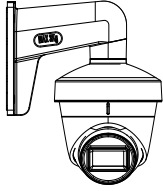

Specification

Camera	
Image Sensor	2.0 megapixel progressive scan CMOS
Signal System	PAL/NTSC
Video Frame Rate	PAL: 1080p@25fps NTSC: 1080p@30fps
Resolution	1920 (H) ×1080 (V)
Min. Illumination	0.005 Lux@(F1.2, AGC ON), 0 Lux with IR
Shutter Time	PAL: 1/25 s to 1/50, 000 s NTSC: 1/30 s to 1/50, 000 s
Slow Shutter	Max. 16 times
Lens	2.8 mm, 3.6 mm, 6 mm, 8 mm, 12 mm
Horizontal Field of View	106° (2.8 mm), 82° (3.6 mm), 51° (6 mm), 39° (8 mm), 24° (12 mm)
Lens Mount	M12
Day & Night	IR cut filter
Angle Adjustment	Pan: 0° to 360°, Tilt: 0° to 75°, Rotation: 0° to 360°
Synchronization	Internal synchronization
WDR (Wide Dynamic Range)	≥ 120 dB
Menu	
AGC	High/Medium/Low
D/N Mode	Auto/Color/BW (Black and White)
Image Mode	STD/HIGH-SAT
HLC (Highlight Compensation)	Yes
BLC	Yes
WDR	Yes
3D DNR	Level 1 to 9
Language	English
Functions	Brightness, Sharpness, 3D DNR, Mirror, Smart IR
Interface	
Video Output	1 HD analog output
Switch Button	TVI/AHD/CVI/CVBS
General	
Operating Conditions	-40 °C to 60 °C (-40 °F to 140 °F), Humidity: 90% or less (non-condensation)
Power Supply	12 VDC ±25% <i>*You are recommended to use one power adapter to supply the power for one camera.</i>
Power Consumption	Max. 4.6 W
Protection Level	IP67
Material	Enclosure: Plastic Main body: Metal
IR Range	Up to 50 m
Dimensions	∅ 109.82 mm × 91.03 mm (∅ 4.32" × 3.6")
Weight	Approx. 302 g (0.67 lb.)

Order Model

DS-2CE78D3T-IT3F

Dimension

Accessory

DS-1272ZJ-110-TRS
Wall Mount

DS-1275ZJ-SUS
Vertical Pole Mount

DS-1276ZJ-SUS
Corner Mount

DS-1281ZJ-S
Inclined Ceiling Mount