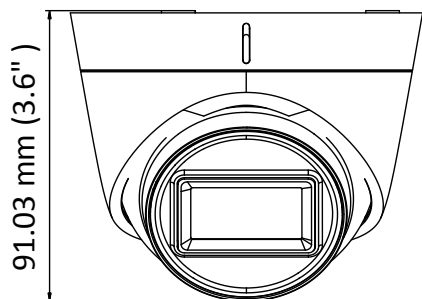

Specification

Camera	
Image Sensor	2.0 megapixel progressive scan CMOS
Signal System	PAL/NTSC
Video Frame Rate	PAL: 1080p@25fps NTSC: 1080p@30fps
Resolution	1920 (H) ×1080 (V)
Min. Illumination	0.005 Lux@(F1.2, AGC ON), 0 Lux with IR
Shutter Time	PAL: 1/25 s to 1/50, 000 s NTSC: 1/30 s to 1/50, 000 s
Slow Shutter	Max. 16 times
Lens	2.8 mm, 3.6 mm, 6 mm, 8 mm, 12 mm
Horizontal Field of View	106° (2.8 mm), 82° (3.6 mm), 51° (6 mm), 39° (8 mm), 24° (12 mm)
Lens Mount	M12
Day & Night	IR cut filter
Angle Adjustment	Pan: 0° to 360°, Tilt: 0° to 75°, Rotation: 0° to 360°
Synchronization	Internal synchronization
WDR (Wide Dynamic Range)	≥ 120 dB
Menu	
AGC	High/Medium/Low
D/N Mode	Auto/Color/BW (Black and White)
Image Mode	STD/HIGH-SAT
HLC (Highlight Compensation)	Yes
BLC	Yes
WDR	Yes
3D DNR	Level 1 to 9
Language	English
Functions	Brightness, Sharpness, 3D DNR, Mirror, Smart IR
Interface	
Video Output	1 HD analog output
Switch Button	TVI/AHD/CVI/CVBS
General	
Operating Conditions	-40 °C to 60 °C (-40 °F to 140 °F), Humidity: 90% or less (non-condensation)
Power Supply	12 VDC ±25% <i>*You are recommended to use one power adapter to supply the power for one camera.</i>
Power Consumption	Max. 4.6 W
Protection Level	IP67
Material	Enclosure: Plastic Main body: Metal
IR Range	Up to 50 m
Dimensions	∅ 109.82 mm × 91.03 mm (∅ 4.32" × 3.6")
Weight	Approx. 302 g (0.67 lb.)

Order Model

DS-2CE78D3T-IT3F

Dimension

Accessory

DS-1272ZJ-110-TRS
Wall Mount

DS-1275ZJ-SUS
Vertical Pole Mount

DS-1276ZJ-SUS
Corner Mount

DS-1281ZJ-S
Inclined Ceiling Mount