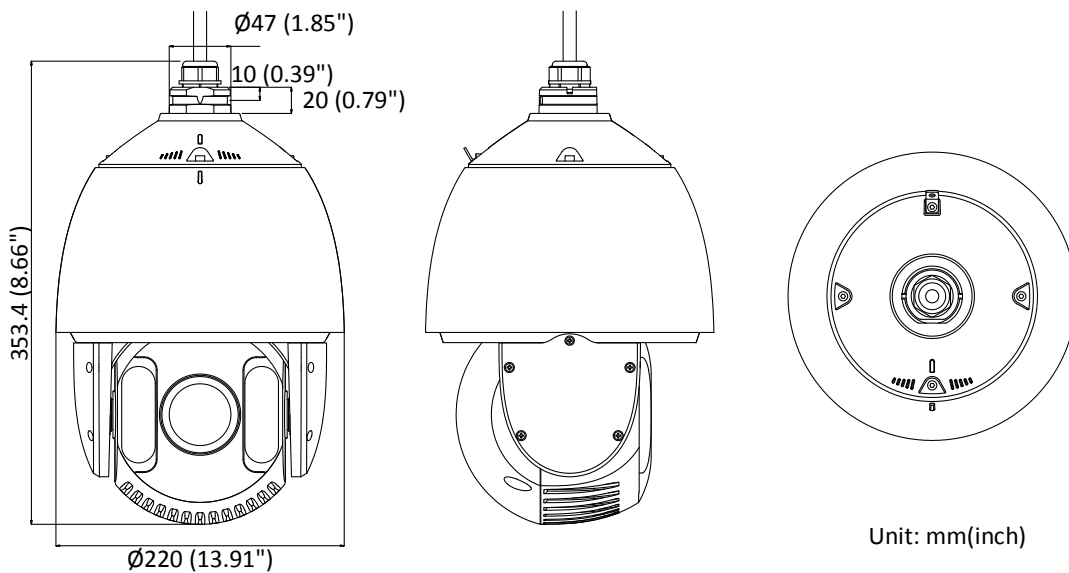

**DORI**

The DORI (detect, observe, recognize, identify) distance gives the general idea of the camera ability to distinguish persons or objects within its field of view.

It is calculated based on the camera sensor specification and the criteria given by EN 62676-4: 2015.

**Dimensions**