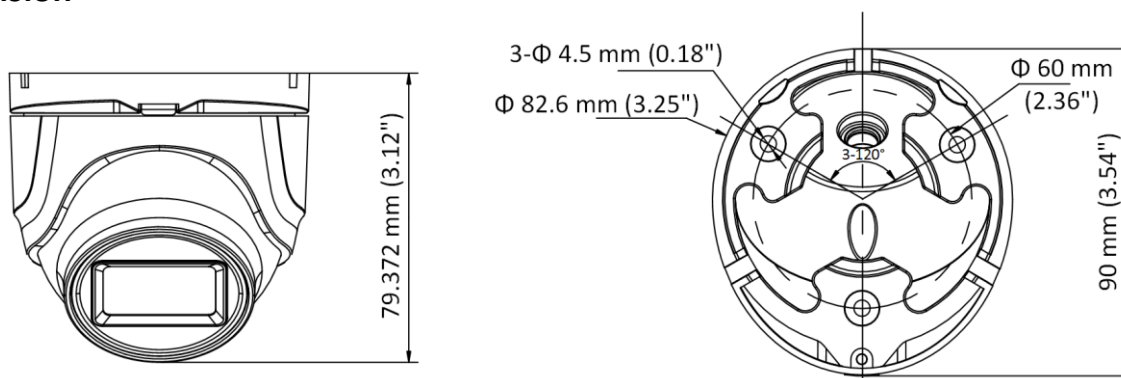

### Key Feature

- High quality imaging with 2 MP, 1920 × 1080 resolution
- 2.8 mm, 3.6 mm fixed lens
- Up to 20 m IR distance for bright night imaging
- One port for four switchable signals (TVI/AHD/CVI/CVBS)
- Water and dust resistant (IP66)

## ▪ Specification

Camera	
Image Sensor	2 MP CMOS
Signal System	PAL/NTSC
Resolution	1920 (H) × 1080 (V)
Frame Rate	TVI: 1080p@25fps/30fps AHD: 1080p@25fps/30fps CVI: 1080p@25fps/30fps CVBS: PAL/NTSC
Min. Illumination	0.02 Lux @ (F1.2, AGC ON), 0 Lux with IR
Shutter Time	PAL: 1/25 s to 1/50,000 s; NTSC: 1/30 s to 1/50,000 s
Lens	2.8 mm, 3.6 mm Fixed Lens
Field of View	2.8 mm, horizontal FOV: 102°, vertical FOV: 55°, diagonal FOV: 123° 3.6 mm, horizontal FOV: 81°, vertical FOV: 42°, diagonal FOV: 100°
Lens Mount	M12
Day & Night	ICR
WDR (Wide Dynamic Range)	Digital WDR
Angle Adjustment	Pan: 0° to 360°, Tilt: 0° to 75°, Rotation: 0° to 360°
Menu	
Image Mode	STD/HIGH-SAT
AGC	Yes
Day/Night Mode	Auto/Color/BW (Black and White)
White Balance	Auto
AE (Auto Exposure) Mode	DWDR,BLC,Global
Noise Reduction	2D DNR
Language	English
Function	Brightness,Mirror,Smart IR,Sharpness
Interface	
Video Output	Switchable TVI/AHD/CVI/CVBS
General	
Operating Conditions	-40°C to 60°C (-40°F to 140°F), Humidity: 90% or less (non-condensing)
Power Supply	12 VDC ± 25%
Consumption	Max. 3.3 W
Protection Level	IP66
Material	Metal
IR Range	Up to 20 m
Communication	HIKVISION-C
Dimension	90 mm × 82.6 mm × 79.372 mm (3.54" × 3.25" × 3.12")
Weight	Approx. 360g (0.79 lb.)

## ▪ Dimension