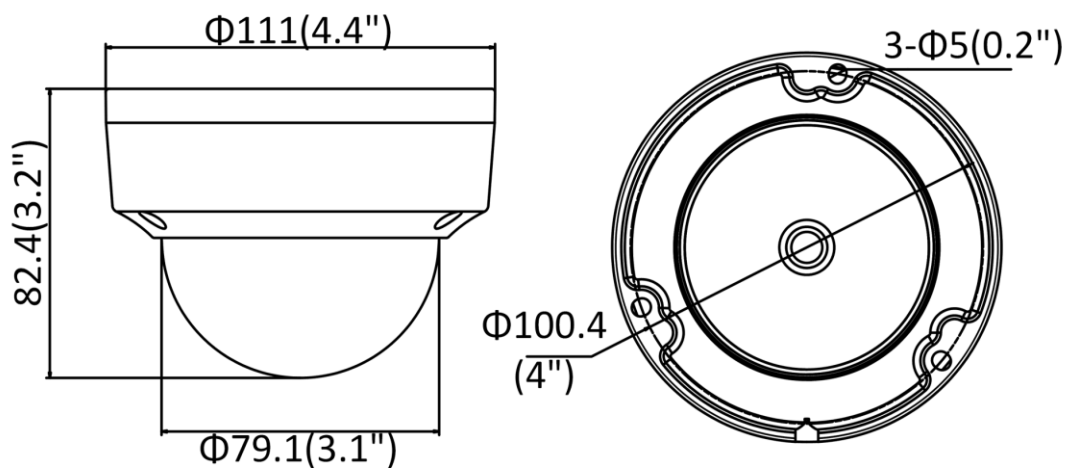

Environment Noise Filtering	Yes
Audio Sampling Rate	8kHz/16 kHz/32 kHz/44.1 kHz/48 kHz
General	
Operating Conditions	-30 °C to +60 °C (-22 °F to +140 °F), humidity 95% or less (non-condensing)
Web Client Language	32 languages English, Russian, Estonian, Bulgarian, Hungarian, Greek, German, Italian, Czech, Slovak, French, Polish, Dutch, Portuguese, Spanish, Romanian, Danish, Swedish, Norwegian, Finnish, Croatian, Slovenian, Serbian, Turkish, Korean, Traditional Chinese, Thai, Vietnamese, Japanese, Latvian, Lithuanian, Portuguese (Brazil)
Power Supply	12 VDC $\pm$ 25%, Φ 5.5 mm coaxial power plug; PoE (802.3af, class 3)
Power Consumption and Current	12 VDC, 0.5A, max. 6W; PoE (802.3af, 36V to 57V), 0.2A to 0.1A, max. 7.5W
Protection Level	IP67, IK10
Material	Metal
Dimensions	Camera: Φ 111 $\times$ 82.4 mm (Φ 4.4" $\times$ 3.2") Package: 134 $\times$ 134 $\times$ 108 mm (5.3" $\times$ 5.3" $\times$ 4.3")
Weight	Camera: Approx. 610 g (1.3 lb.) With Package: Approx. 820 g (1.8 lb.)

Available Model

DS-2CD3123G0-I (2.8/4/6 mm), DS-2CD3123G0-IS (2.8/4/6 mm)

Dimension

Unit: mm(inch)