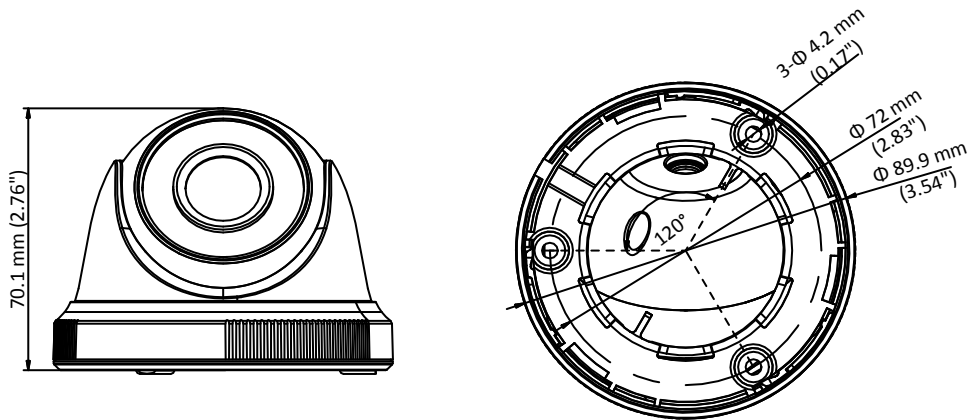

## Specifications

<b>Camera</b>	
Image Sensor	2MP CMOS image sensor
Signal System	PAL/NTSC
Frame Rate	PAL: 1080p@25fps NTSC: 1080p@30fps
Resolution	1920 (H) × 1080 (V)
Min. illumination	0.01 Lux@(F1.2, AGC ON), 0 Lux with IR
Shutter Time	1/25 (1/30) s to 1/50,000 s
Lens	3.6 mm, 2.8 mm, 6 mm fixed lens
Horizontal Field of View	103° (2.8 mm), 82.2° (3.6 mm), 54° (6 mm)
Lens Mount	M12
Day & Night	IR cut filter
Angle Adjustment	Pan: 0° to 360°, Tilt: 0° to 75°, Rotation: 0° to 360°
Synchronization	Internal synchronization
<b>Menu</b>	
AGC	Low/middle/high
Day/Night Mode	Smart/color/BW(Black and White)
Backlight Compensation	Yes
DWDR	Yes
Language	English, Chinese
Functions	Brightness, Sharpness, DNR, Mirror
<b>Interface</b>	
Video Output	1 HD analog output
Switch Button	TVI/AHD/CVI/CVBS
<b>General</b>	
Operating Conditions	-40 °C to 60 °C (-40 °F to 140 °F), Humidity: 90% or less (non-condensation)
Power Supply	12 VDC ±15%
Power Consumption	Max. 4 W
Ingress Protection	IP66
Material	Enclosure: Plastic Main Body: Metal
IR Range	Up to 20 m
Dimension	Φ 89.9 mm × 70.1 mm (3.54" × 2.76")
Weight	Approx. 280 g (0.62 lb.)

## Dimensions