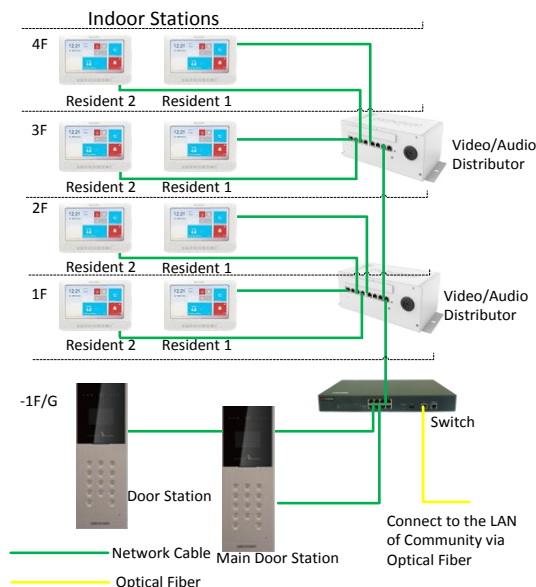

## TYPICAL APPLICATION

## SPECIFICATION

Model	DS-KH6310-W	DS-KH6310
Parameters	Video Intercom Indoor Station with 7-Inch Touch Screen	
System Parameters	Processor	High-Performance Embedded SOC Processor
	Operation System	Embedded Linux Operation System
Display Parameters	Display Screen	7-Inch Colorful TFT LCD
	Display Resolution	800 × 480
	Operation Method	Capacitive Touch Screen, Physical Key
	Operation Interface	Flattened UI Operation Interface
Audio Parameters	Audio Input	Built-in Omnidirectional Microphone
	Audio Output	Built-in Loudspeaker
	Audio Compression Standard	G.711 U
	Audio Compression Rate	64 Kbps
	Audio Quality	Noise Suppression and Echo Cancellation Supported
Network Parameters	Ethernet	10M/100M Self-Adaptive Ethernet
	Wireless Internet	Wi-Fi 802.11 b/g/n

Model	DS-KH6310-W	DS-KH6310
<b>Parameters</b>	<b>Video Intercom Indoor Station with 7-Inch Touch Screen</b>	
	Network Protocol	TCP/IP, SNMP, SIP, RTSP
<b>Alarm Parameters</b>	Alarm Input	8-ch Alarm Input Sensor
<b>Device Interfaces</b>	Network Access	1 RJ45 10M/100M Self-Adaptive Ethernet Access
	RS485	1; RS-485 Half-Duplex
	I/O Output	1
<b>Other Parameters</b>	Power Supply	Power Over Network Cable (DS-KAD606, DS-KAD612)/12 V DC
	Power Consumption	≤10W
	Working Temperature	-10° C to +55° C (14° F to 131° F)
	Working Humidity	10% - 90%
	Dimension (L x W x H)	195.8 mm × 132.8 mm × 17.5 mm
	Certification	FCC, CE