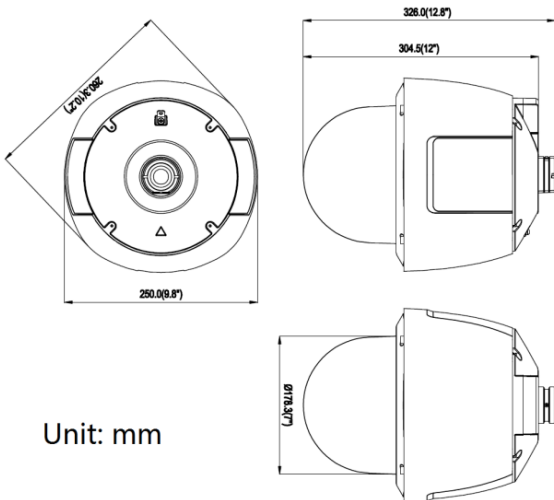

DS-2DF6236V-AEL

2MP Ultra WDR Smart PTZ

LIGHTFIGHTER

Audio Compression	G.711ulaw/G.711alaw/G.726/MP2L2/G.722
Protocols	IPv4/IPv6, HTTP, HTTPS, 802.1X, QoS, FTP, SMTP, UPnP, SNMP, DNS, DDNS, NTP, RTSP, RTP, TCP, UDP, IGMP, ICMP, DHCP, PPPoE
Simultaneous Live View	Up to 20 users
Mini SD Memory Card	Support up to 128GB Micro SD/SDHC/SDXC card. Support Edge recording
User/Host Level	Up to 32 users, 3 Levels: Administrator, Operator and User
Security Measures	User authentication (ID and PW); Host authentication (MAC address); IP address filtering
System Integration	
Application programming	Open-ended API, support ONVIF, PSIA, CGI and Genetec
Web Browser	IE 7+, Chrome 18+, Firefox 5.0+, Safari 5.0+, support multi-language
RS-485 Protocols	HIKVISION, Pelco-P, Pelco-D, self-adaptive
Power	Hi-PoE&24 VAC, Max.60W
Working Temperature	-40° C ~ 65° C (-40° F ~ 149° F)
Humidity	90% or less
Protection Level	IP67, IK10, TVS 4,000V lightning protection, surge protection and voltage transient protection
Certification	FCC, CE, UL, RoHS, IEC/EN 61000, IEC/EN 55022, IEC/EN 55024, IEC/EN60950-1
Dimensions	Φ178.3(mm)×326.0(mm) (Φ7.02"×12.8")
Weight (approx.)	8kg (approx.)
Mount Option	Long-arm wall mount: DS-1602ZJ; Corner mount: DS-1602ZJ-corner; Pole Mount: DS-1602ZJ-pole; Power box mount: DS-1602ZJ-box; Swan-neck mount: DS-1619ZJ

Dimensions

Accessories