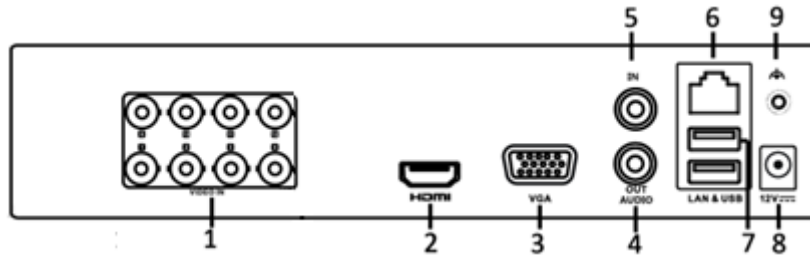

Physical Interfaces

NOTE

The rear panel of DS-7204HUHI-K1/UHK provides 4 video input interfaces.

Index	Description	Index	Description
1	VIDEO IN	6	USB Interface
2	VGA Interface	7	LAN Network Interface
3	HDMI Interface	8	GND
4	AUDIO IN	9	12 VDC Power Input
5	AUDIO OUT		

Available Models

DS-7204HUHI-K1/UHK, DS-7208HUHI-K1/UHK