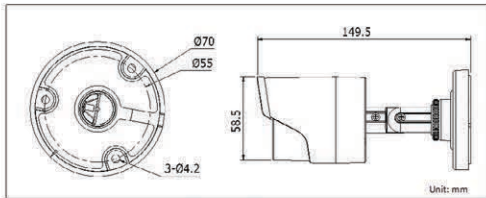

### Dimensions

### Available models

DS-9085-TI	
<b>Camera</b>	
Image Sensor	1 / 2.7" Progressive Scan CMOS
Signal System	PAL / NTSC
Effective Pixels	1930(H)*1088(V)
Min. Illumination	0.1 Lux @ (F1.2,AGC ON),0 Lux with IR
Shutter Time	1 / 25(1 / 30) s to 1 / 50,000 s
Lens	3.6mm (6mm optional) Angle of View: 90°(3.6mm), 55.4°(6mm)
Lens Mount	M12
Day & Night	ICR
Angle Adjustment	Pan: 0 - 360°, Tilt: 0 - 90°, Rotation: 0 - 360°
Synchronization	Internal synchronization
Video Frame Rate	1080p@25fps / 1080p@30fps
HD Video Output	1 Analog HD output
S / N Ratio	More than 52dB
<b>Menu</b>	
Camera ID	On / off (0-255)
AGC	Support
D / N Mode	Color/ BW/ Auto/ EXT
White Balance	Auto/ User/ Push/ 8000K/ 6000K/ 4200K/ 3000K
Privacy Mask	On / Off, maximum 2 zones
Motion Detection	On / Off, maximum 4 zones
BLC	Support
Anti-flicker	On / off
Language	English/ Chinese
Functions	Digital noise reduction, Mirror
<b>General</b>	
Working Temperature / Humidity	-40 °C - 60 °C (-40 °F - 140 °F) Humidity 90% or less (non-condensing)
Power Supply	12 VDC
Power Consumption	Max. 3W
Weather Proof Ratings	IP66
IR Range	Up to 20m
Communication	Up the coax Protocol: HIKVISION-C(Coaxitron)
Dimensions	φ70×149.5 mm (φ2.76" ×5.89")
Weight	290 g (0.64 lb)