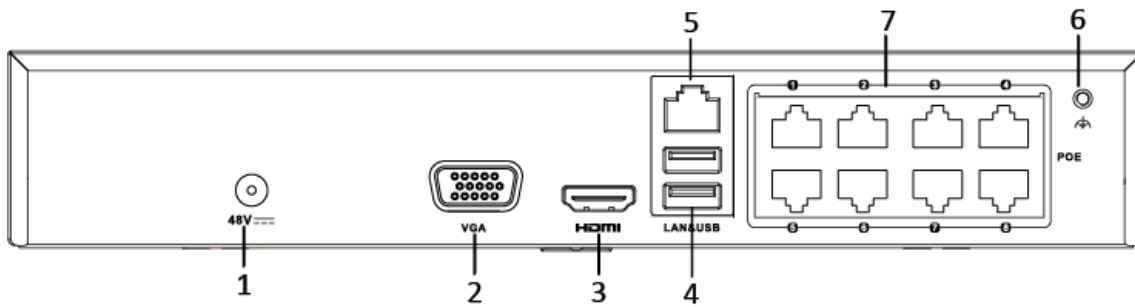

Physical Interfaces

Index	Name	Index	Name
1	Power Supply	5	LAN Network Interface
2	VGA Interface	6	Ground
3	HDMI Interface	7	Network Interfaces with PoE function (4 interfaces for DS-7104NI-Q1/4P/M and 8 interfaces for DS-7108NI-Q1/8P/M))
4	USB Interface