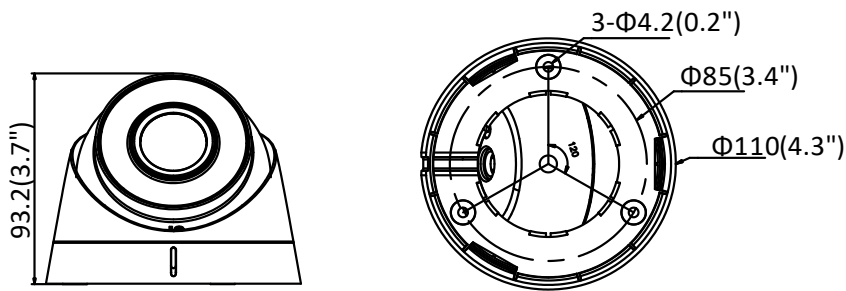

Firmware Version	5.5.3
API	ONVIF (PROFILE S, PROFILE G), ISAPI
Simultaneous Live View	Up to 6 channels
User/Host	Up to 32 users 3 levels: Administrator, Operator and User
Client	iVMS-4200, Hik-Connect, iVMS-5200
Web Browser	IE8+, Chrome 31.0-44, Firefox 30.0-51, Safari 8.0+
<b>Interface</b>	
Communication Interface	1 RJ45 10M/100M self-adaptive Ethernet port
<b>General</b>	
Operating Conditions	-30 °C to 50 °C (-22 °F to 122 °F), humidity: 95% or less (non-condensing)
Power Supply	12 VDC ± 25%, 5.5 mm coaxial power plug PoE (802.3af, class 3)
Power Consumption and Current	12 VDC, 0.4 A, max: 5 W PoE: (802.3af, 36 V to 57 V), 0.2 A to 0.1 A, Max: 6.5 W
Ingress Protection	IP67 TVS 2000V lightning protection, surge protection and voltage transient protection
Material	Metal & Plastic
Dimensions	Camera: Ø 110 mm × 93.2 mm ( 4.3" × 3.7") With package: 150 mm × 150 mm × 141 mm (5.9" × 5.9" × 5.6")
Weight	Camera: approx. 350 g (0.8 lb.) With package: approx. 610 g (1.3 lb.)

## Dimensions

Unit:mm(inch)