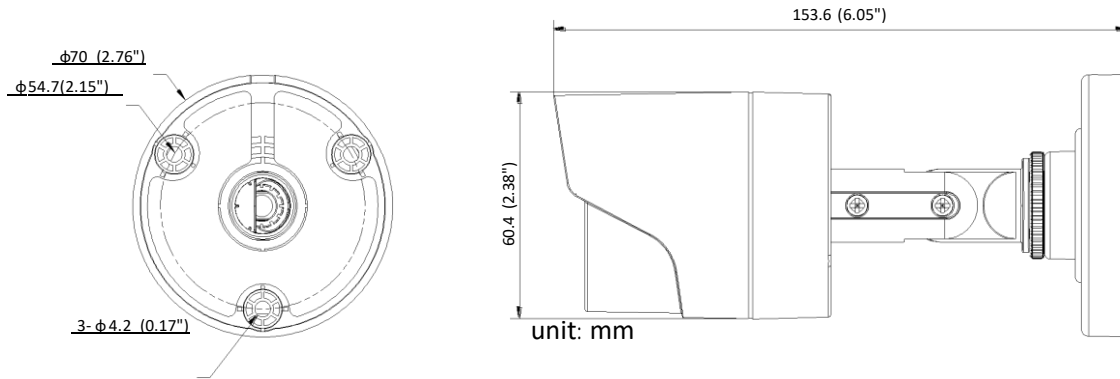

Specifications

Camera	
Image Sensor	2MP CMOS Image Sensor
Signal System	PAL/NTSC
Effective Pixels	1930(H)*1088(V)
Min. illumination	0.01 Lux @ (F1.2,AGC ON),0 Lux with IR
Shutter Time	1/25(1/30)s to 1/50,000s
Lens	3.6mm, 6mm optional
	Angle of View: 91.3°(3.6mm), 59.9°(6mm)
Lens Mount	M12
Day & Night	ICR
Angle Adjustment	Pan: 0 - 360°, Tilt: 0 - 180°, Rotation: 0 - 360°
Synchronization	Internal synchronization
Video Frame Rate	1080p@25fps/1080p@30fps
HD Video Output	1 Analog HD output
S/N Ratio	≈ 62dB
Menu	
Camera ID	On/off (0-255)
AGC	Support
D/N Mode	Color/BW/Auto/EXT
White Balance	Auto/User/Push/8000K/6000K/4200K/3000K
Privacy Mask	On/Off, maximum 2 zones
Motion Detection	On/Off, maximum 4 zones
BLC	Support
Anti-flicker	On/Off
Language	English/Chinese
Functions	Digital noise reduction, Mirror
General	
Operating Conditions	-40 °C – 60 °C (-40 °F – 140 °F), Humidity 90% or less (non-condensing)
Power Supply	12 VDC± 15%
Power Consumption	Max. 4W
Protection Level	IP66
Material	Plastic
IR Range	Up to 20m
Communication	Up the coax, Protocol: HIKVISION-C(TVI output)
Dimensions	Φ70×154mm (Φ2.76"×6.069")
Weight	300 g

Order Models

DS-2CE16F6P-IRP

Dimensions

Accessories

DS-1280ZJ-XS
Junction box

DS-1H18
Video Balun

X41T
Camera Tester

Distributed by