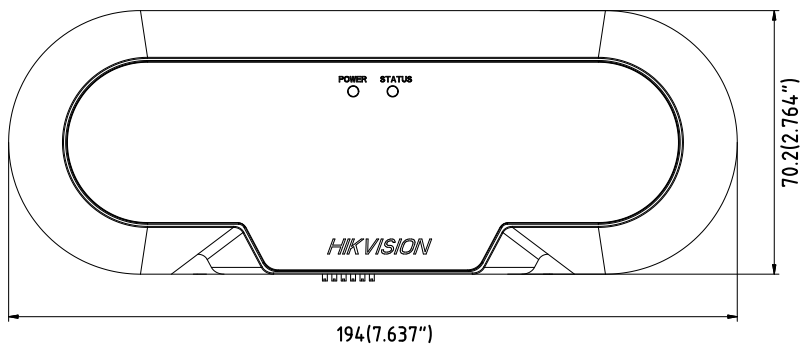

Communication Interface	1 RJ45 10M/100M Ethernet port 1 RS-485 interface
Alarm	1 input, 1 output (up to 12 VDC, 30 mA)
Reset Button	Yes
<b>General</b>	
Operating Conditions	-10 °C to +40 °C (+14 °F to +104 °F), humidity 95% or less, no condensing
Power Supply	12 VDC ± 25%, 5.5 mm coaxial power plug PoE (802.3af, class 3)
Power Consumption and Current	12 VDC, max. 5 W, 0.42 A PoE(802.3af 36 V to 57 V) , max. 7 W, 0.2 A to 0.13 A
Material	Base: metal; cover: plastic
Dimensions	Camera: 194 × 70.2 × 35.8 mm (7.64" × 2.76" × 1.4") Package: 225 × 125 × 76 mm (8.86" × 4.92" × 2.99")
Weight	Approx. 300 g (0.66 lb), 480 g (1.06 lb) with package

## Dimensions

Unit: mm