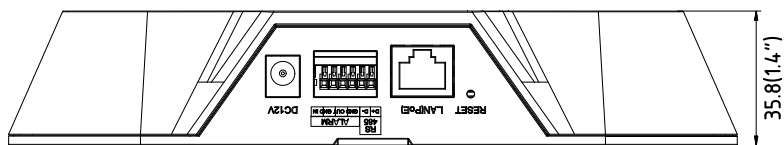

Communication Interface	1 RJ45 10M/100M Ethernet port 1 RS-485 interface
Alarm	1 input, 1 output (up to 12 VDC, 30 mA)
Reset Button	Yes
General	
Operating Conditions	-10 °C to +40 °C (+14 °F to +104 °F), humidity 95% or less, no condensing
Power Supply	12 VDC ± 25%, 5.5 mm coaxial power plug PoE (802.3af, class 3)
Power Consumption and Current	12 VDC, max. 5 W, 0.42 A PoE(802.3af 36 V to 57 V) , max. 7 W, 0.2 A to 0.13 A
Material	Base: metal; cover: plastic
Dimensions	Camera: 194 × 70.2 × 35.8 mm (7.64" × 2.76" × 1.4") Package: 225 × 125 × 76 mm (8.86" × 4.92" × 2.99")
Weight	Approx. 300 g (0.66 lb), 480 g (1.06 lb) with package

Available Models:

iDS-2CD6810F/C (2.0 mm), iDS-2CD6810F/C (2.8 mm), iDS-2CD6810F/C (4 mm)

Dimensions

Unit: mm

Accessories