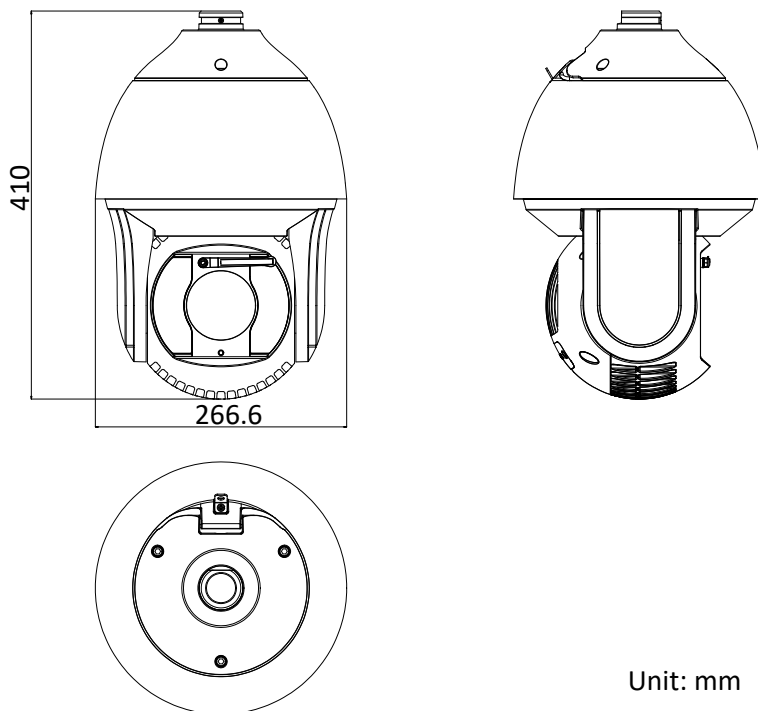

Dimensions	Φ 266.6 mm × 410 mm (Φ10.50" × 16.14")
Weight	Approx. 8 kg (17.64 lb)

**DORI**

The DORI (detect, observe, recognize, identify) distance gives the general idea of the camera ability to distinguish persons or objects within its field of view.

It is calculated based on the camera sensor specification and the criteria given by EN 62676-4: 2015.

DORI	Detect	Observe	Recognize	Identify
Definition	25 px/m	63 px/m	125 px/m	250 px/m
Distance (Tele)	1493.3 m (4899.4 ft)	592.6 m (1944.2 ft)	298.7 m (979.9 ft)	149.3 m (489.9 ft)

**Order Model**

DS-2DF8225IX-AEL (B), without wiper, 24 VAC & Hi-PoE

DS-2DF8225IX-AELW (B), with wiper, 24 VAC & Hi-PoE

**Dimensions**

Unit: mm