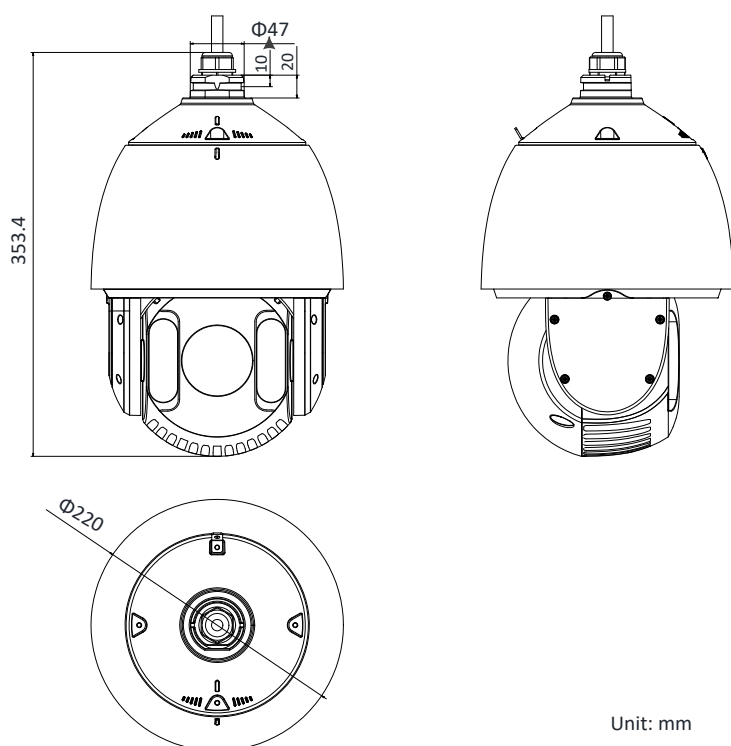

Working Temperature	-30°C to 65°C (-22°F to 149°F)
Working Humidity	≤ 90%
Protection Level	IP66 Standard, TVS 4000V Lightning Protection, Surge Protection and Voltage Transient Protection
Material	ADC 12, PC+10% GF
Dimensions	Φ 220 mm × 353.4 mm (Φ 8.66" × 13.91")
Weight	Approx. 4.5 kg (9.92 lb)

**Available Model**

DS-2DE7425IW-AE, 24 VAC & Hi-PoE

**Dimensions**

Unit: mm