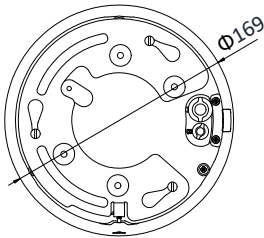

Dimensions	Φ 169 mm × 161 mm (Φ 6.65" × 6.34")
Weight	Approx. 2.45 kg (5.40 lb)

Order Model

DS-2DE4A425IW, 12 VDC & PoE+ (802.3 at, class4)

Dimensions

Unit: mm