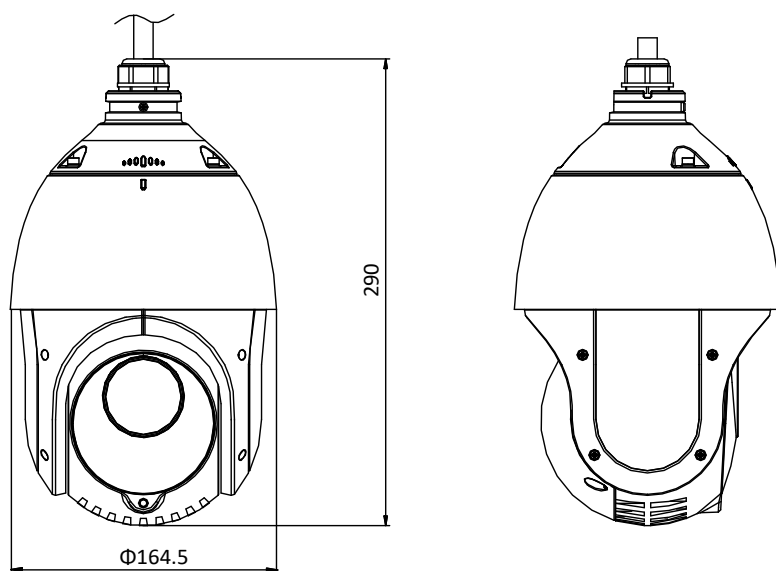

Specification

Camera Module	
Image Sensor	1/2.5" progressive scan CMOS
Min. Illumination	Color: 0.005 Lux @(F1.6, AGC ON) B/W: 0.001Lux @(F1.6, AGC ON) 0 Lux with IR
White Balance	Auto/Manual/ATW (Auto-tracking White Balance)/Indoor/Outdoor/Fluorescent Lamp/Sodium Lamp
Gain	Auto/Manual
Shutter Time	50Hz: 1/1 s to 1/30,000 s 60Hz: 1/1 s to 1/30,000 s
Day & Night	IR Cut Filter
Digital Zoom	16×
Privacy Mask	24 programmable privacy masks
Focus Mode	Auto/Semi-automatic/Manual
WDR	120 dB WDR (not supported by full frame rate)
Lens	
Focal Length	4.8 mm to 120 mm, 25× optical zoom
Zoom Speed	Approx. 3.6 s (optical lens, wide-tele)
Field of View	Horizontal field of view: 59.5° to 2.6° (Wide-Tele) Vertical field of view: 35.7° to 1.5° (Wide-Tele) Diagonal field of view: 66.6 to 3.0° (Wide-Tele)
Working Distance	10 mm to 1500 mm (wide-tele)
Aperture Range	F1.6 to F3.5
IR	
IR Distance	100 m
Smart IR	Support
PTZ	
Movement Range (Pan)	360° endless
Pan Speed	Configurable, from 0.1°/s to 80°/s, Preset speed: 80°/s
Movement Range (Tilt)	From -15° to 90° (auto-flip)
Tilt Speed	Configurable, from 0.1°/s to 80°/s Preset Speed: 80°/s
Proportional Zoom	Support
Presets	300
Patrol Scan	8 patrols, up to 32 presets for each patrol
Pattern Scan	4 pattern scans, record time over 10 minutes for each scan
Power-off Memory	Support
Park Action	Preset/Pattern Scan/Patrol Scan/Auto Scan/Tilt Scan/Random Scan/Frame Scan/Panorama Scan
3D Positioning	Support
PTZ Position Display	Support

Available Model

DS-2DE4425IW-DE 12 VDC & PoE+ (802.3 at, class 4)

Dimensions

Unit: mm