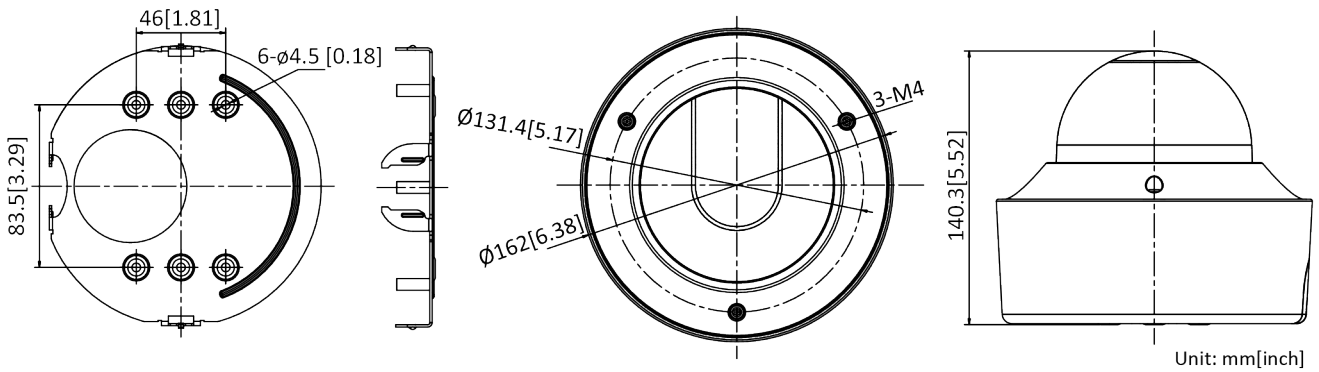

General	
Dimensions	Camera: $\Phi 162 \times 140.3$ mm ($\Phi 6.4'' \times 5.5''$) With package: $251 \times 215 \times 189$ mm ($9.9'' \times 8.5'' \times 7.4''$)
Weight	Camera: 1450 g (3.2 lb.) With package: 1950 g (4.3 lb.)

* Listed resolutions are only selectable options. It does not mean that all streams can work at their maximum resolution at the same time.

Available Model

DS-2CD7526G0-IZS(2.8–12 mm), DS-2CD7526G0-IZHS(2.8–12 mm), DS-2CD7526G0-IZS(8–32 mm), DS-2CD7526G0-IZHS(8–32 mm)

* -H: Heater supported.

Dimension

Accessory

DS-1473ZJ-155
Wall Mount