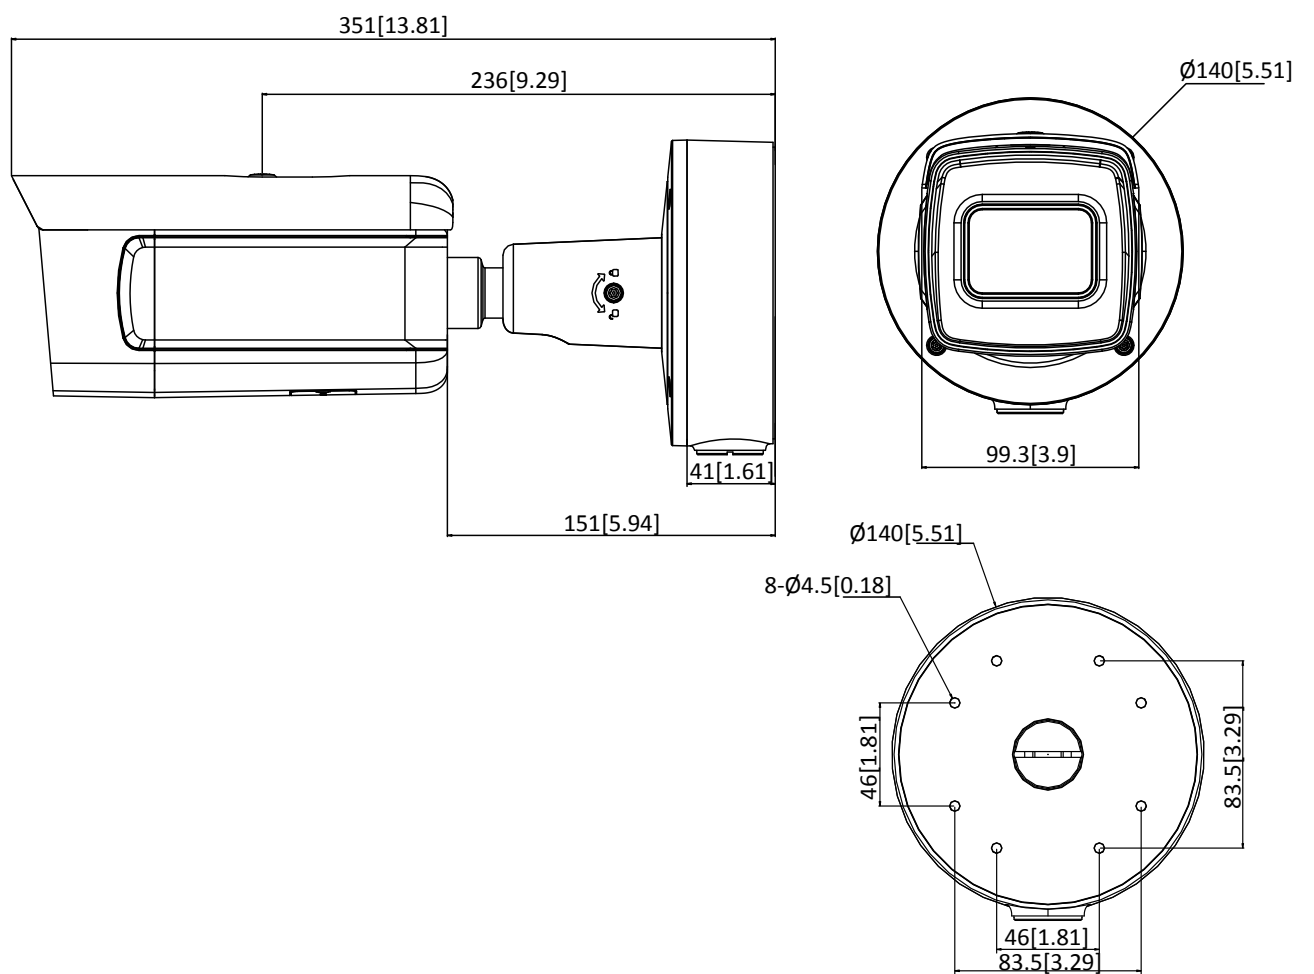

Power Consumption and Current	-IZSY: 12 VDC, 1.0 A, max. 11 W; PoE (802.3at, class 4): 42.5 V to 57 V, 0.4 A to 0.2 A -IZHSY: 12 VDC, 1.2 A, max. 13.5 W; PoE (802.3at, class 4): 42.5 V to 57 V, 0.4 A to 0.3 A
Protection Level	IP67, IK10 Anti-Corrosion Standard: NEMA 4X
Heater	-H: yes
Material	Aluminum alloy, anti-corrosion coating
Dimensions	Camera: $\Phi 140 \times 351$ mm ($\Phi 5.5'' \times 13.8''$) With package: $405 \times 190 \times 180$ mm ($15.9'' \times 7.5'' \times 7.1''$)
Weight	Camera: approx. 2.2 kg (4.85 lb.) With package: approx. 2.7 kg (5.95 lb.)

* Listed resolutions are only selectable options. It does not mean that all streams can work at their maximum resolution at the same time.

Available Model

DS-2CD5A46G0-IZSY (2.8–12 mm), DS-2CD5A46G0-IZHSY (2.8–12 mm)

*-H: Heater supported

Dimension

Unit: mm[inch]