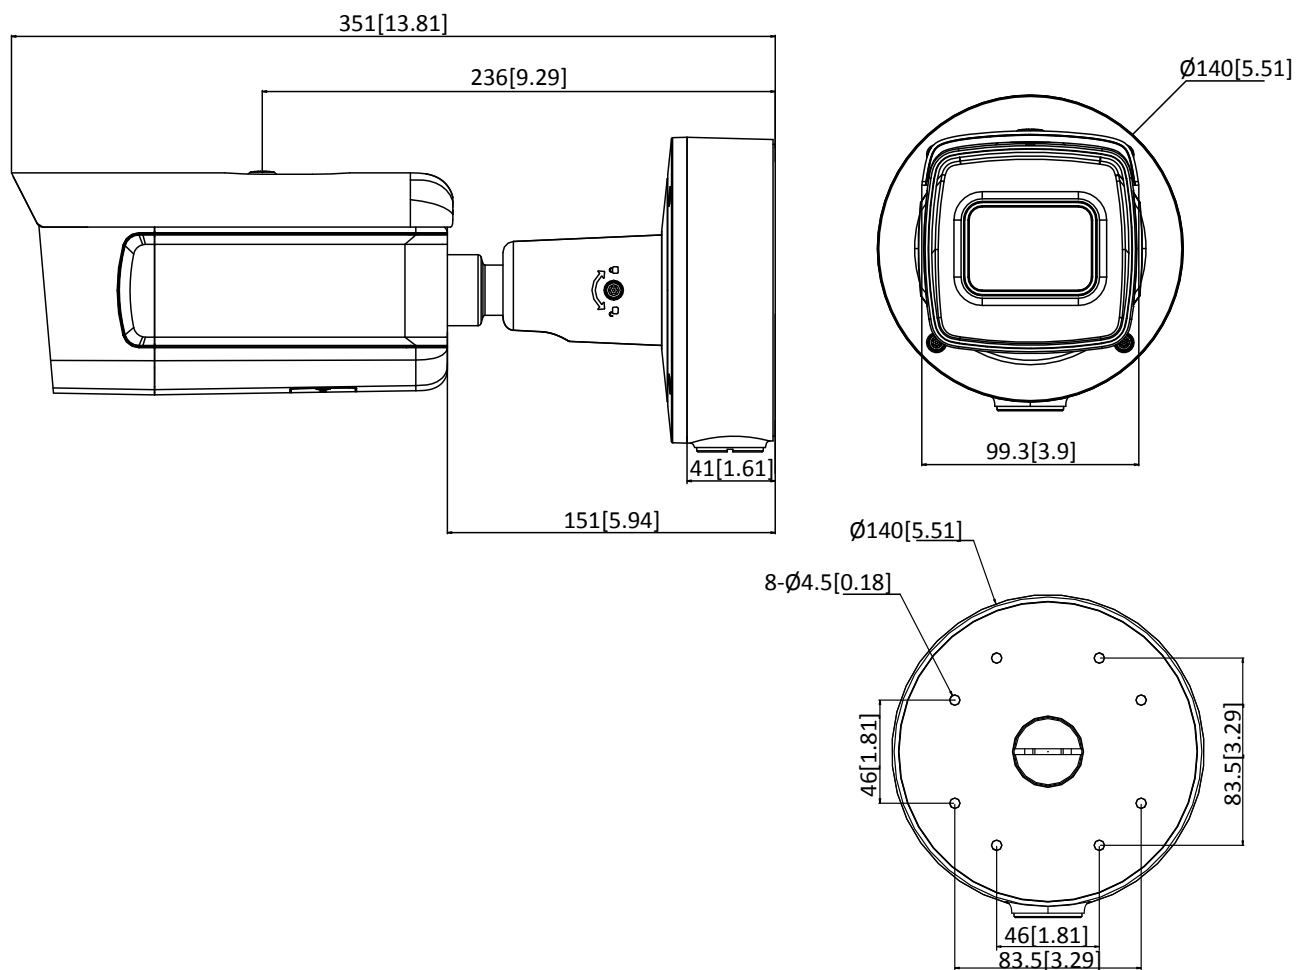

Power Consumption and Current	-IZSY: 12 VDC, 1.0 A, max. 11 W; PoE (802.3at, class4): 42.5 V to 57 V, 0.4 A to 0.2 A -IZHSY: 12 VDC, 1.2 A, max. 13.5 W; PoE (802.3at, class4): 42.5 V to 57 V, 0.4 A to 0.3 A
Protection Level	IP67, IK10 Anti-Corrosion Standard: NEMA 4X
Heater	-H: yes
Material	Aluminum alloy, anti-corrosion coating
Dimensions	Camera: $\Phi 140 \times 351$ mm ($\Phi 5.5'' \times 13.8''$) With package: $405 \times 190 \times 180$ mm ($15.9'' \times 7.5'' \times 7.1''$)
Weight	Camera: approx. 2.2 kg (4.8 lb.) With package: approx. 2.7 kg (5.95 lb.)

* Listed resolutions are only selectable options. It does not mean that all streams can work at their maximum resolution at the same time.

Available Model

DS-2CD5A26G0-IZSY (2.8–12 mm), DS-2CD5A26G0-IZHSY (2.8–12 mm)

*-H: Heater supported

Dimension

Unit: mm[inch]