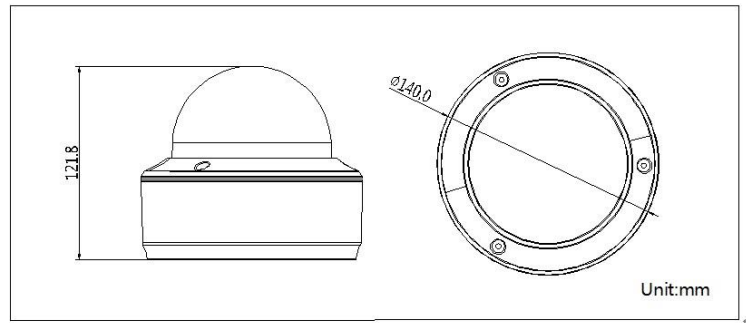

Dimensions

Audio

Environment Noise Filtering	Support
Audio I/O	Support
Audio Sampling Rate	16kHz / 32kHz / 44.1kHz / 48kHz

Smart Feature-set

Behavior Analysis	Line crossing detection, Intrusion detection, Region entrance, Region exiting, Unattended baggage, Object removal
Line Crossing Detection	Cross a pre-defined virtual line
Intrusion Detection	Enter and loiter in a pre-defined virtual region
Region Entrance	Enter a pre-defined virtual region from the outside place
Region Exiting	Exit from a pre-defined virtual region
Unattended Baggage	Objects left over in the pre-defined region such as the baggage, purse, dangerous materials
Object Removal	Objects removed from the pre-defined region, such as the exhibits on display.
Exception Detections	Scene change detection, Sudden audio increase/decrease detection, Audio loss detection, Defocus detection
Recognition	Face detection
Statistics	Object Counting (Entrance and Exit object number is accounted and showed on screen in real time)
Heat Map	Support

General

Impact Protection	IK10
IR Distance	30m
Operating Conditions	-30 °C – 60 °C (-22 °F – 140 °F), Humidity 95% or less (non-condensing)
Power Supply	12 V DC ± 10%, PoE (802.3af)
Power Consumption	Max. 6~9W (IR lens 2W, Motorized lens 1 W)
Dimensions	Φ 140 × 121.8 mm (Φ 5.51" × 4.80")
Weight	1400 g (3.09 lbs)

Order Models

DS-2CD4165F-IZ

Accessories