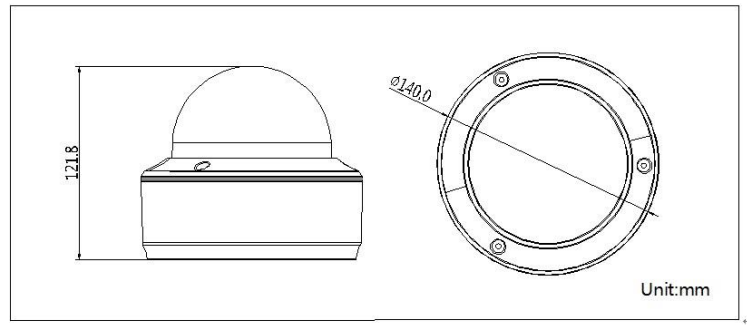

## Dimensions

### General

Impact Protection	IK10
IR Distance	30m
Operating Conditions	-30 °C – 60 °C (-22 °F – 140 °F), Humidity 95% or less (non-condensing)
Power Supply	12 V DC ± 10%, PoE (802.3af)
Power Consumption	Max. 6~9W (IR lens 2W, Motorized lens 1 W)
Dimensions	Φ 140 × 121.8 mm (Φ 5.51" × 4.80")
Weight	1400 g (3.09 lbs)