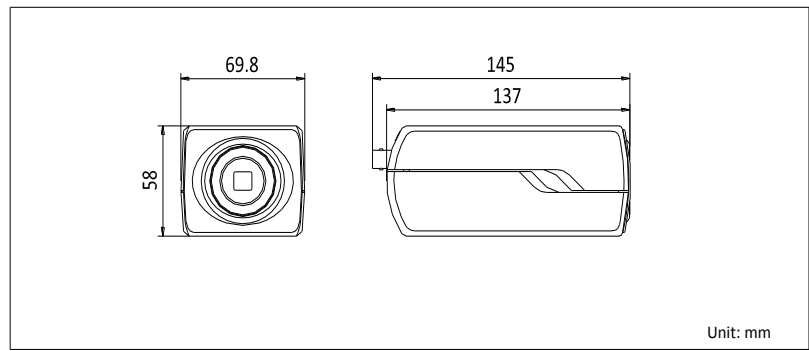

Dimensions

Unit: mm

Audio

Environment Noise Filtering	Support
Audio I/O	Support dual audio track, stereo
Audio Sampling Rate	16kHz / 32kHz / 44.1kHz / 48kHz

Smart Feature-set

Behavior Analysis	Line crossing detection, Intrusion detection, Region entrance, Region exiting, Unattended baggage, Object removal
Line Crossing Detection	Cross a pre-defined virtual line
Intrusion Detection	Enter and loiter in a pre-defined virtual region
Region Entrance	Enter a pre-defined virtual region from the outside place
Region Exiting	Exit from a pre-defined virtual region
Unattended Baggage	Objects left over in the pre-defined region such as the baggage, purse, dangerous materials
Object Removal	Objects removed from the pre-defined region, such as the exhibits on display.
Exception Detections	Scene change detection, Sudden audio increase/decrease detection, Audio loss detection, Defocus detection
Recognition	Face detection recognition
Statistics	Object Counting (Entrance and Exit object number is accounted and showed on screen in real time)
Heat Map	Support

General

Operating Conditions	-30 °C – 60 °C (-22 °F – 140 °F), Humidity 95% or less (non-condensing)
Power Supply	24 V AC ± 10%, 12 V DC ± 10%, PoE (802.3af)
Power Consumption	Max. 6 W (Max. 9W with IR cut filter on)
Dimensions	69.8×58×145 mm (2.75" × 2.28" × 5.71")
Weight	830 g (1.83 lbs)

Order Models

DS-2CD4025FWD, DS-2CD4025FWD-A, DS-2CD4025FWD-P, DS-2CD4025FWD-AP

Accessories

3.8~16mm DC Iris Lens

HV3816P-8MPIR

3.8~16mm P-Iris Lens

11~40mm DC Iris Lens

HV1140P-8MPIR

11~40mm P-Iris Lens

Pendant Mount

Wall Mount

Indoor Housing

Indoor Housing

Outdoor Housing

Outdoor Housing