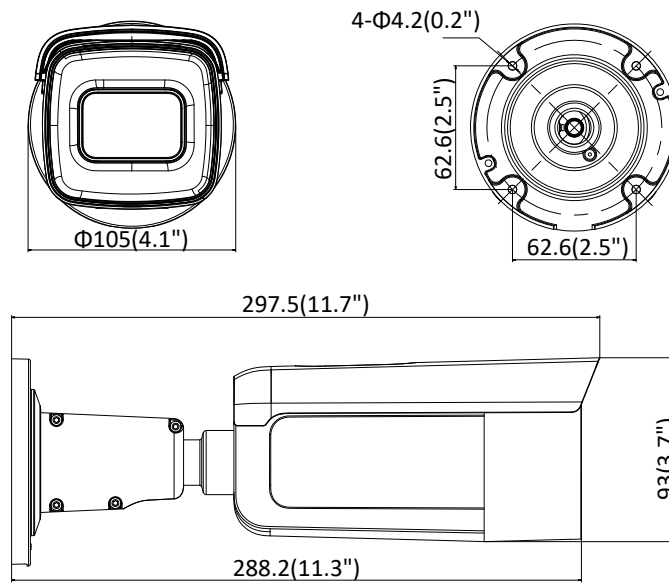

<b>Network</b>	
Network Storage	Support micro SD/SDHC/SDXC card (128G) local storage, NAS (NFS,SMB/CIFS), ANR
Alarm Trigger	Tampering alarm, network disconnected, IP address conflict, illegal login, HDD full, HDD error
Protocols	TCP/IP, ICMP, HTTP, HTTPS, FTP, DHCP, DNS, DDNS, RTP, RTSP, RTCP, PPPoE, NTP, UPnP, SMTP, SNMP, IGMP, 802.1X, QoS, IPv6, UDP, Bonjour
General Function	One-key reset, anti-flicker, heartbeat, mirror, password protection, privacy mask, watermark, IP address filtering
Firmware Version	V5.5.63
API	ONVIF (PROFILE S, PROFILE G), ISAPI
Simultaneous Live View	Up to 6 channels
User/Host	Up to 32 users 3 levels: Administrator, Operator and User
Client	iVMS-4200, Hik-Connect, iVMS-5200, iVMS-4500
Web Browser	Plug-in required live view: IE8+, Chrome 31.0-44, Firefox 30.0-51, Safari 8.0+ Plug-in free live view: Chrome 45.0+, Firefox 52.0+
<b>Interface</b>	
Communication Interface	1 RJ45 10M/100M self-adaptive Ethernet port
On-board Storage	Built-in micro SD/SDHC/SDXC slot, up to 128 GB
SVC	H.265 encoding and H.264 encoding support
Reset Button	Yes
Audio (-S)	1 audio input (line in), 1 audio output (line out), mono sound
Alarm (-S)	1 alarm input, 1 alarm output
<b>General</b>	
Operating Conditions	-30 °C to +60 °C (-22 °F to +140 °F), humidity 95% or less (non-condensing)
Power Supply	12 VDC ± 25%, 5.5 mm coaxial power plug PoE (802.3at, class 4)
Power Consumption and Current	12 VDC, 1.3 A, max. 15.5 W PoE: (802.3at, 42.5 VDC to 57 VDC), 0.5 A to 0.3 A, max. 19 W
Protection Level	IP67, IK10
Material	Front cover & back cover: metal
Dimensions	Camera: Φ 105 × 297.5 mm (Φ 4.1" × 11.7")
Weight	Camera: 1400 g (3.1 lb.) With package: 1750 g (3.9 lb.)

## Dimension

Unit: mm(inch)